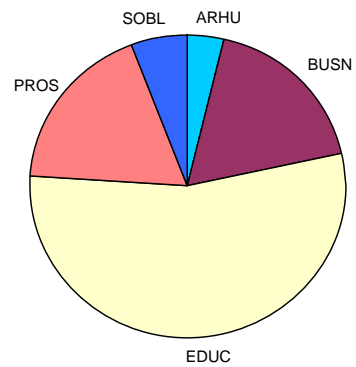

SUMMER 2008  
FINAL ENROLLMENT REPORT

*Comparison of Summer 2006 - 2008 Enrollment*

Presented by  
Division of Student Affairs  
Office of the Vice President  
September 10, 2008

	2021	2022	2023
Headcount*	2340 4%	2476 6%	2430

**Undergraduate enrollment by school of faculty/adjunct origin**

School	2004	2005	2006	2007	2008

**Graduate enrollment by school of faculty/adjunct origin**

School	2008

% Grad Enrollments by School Origin of Faculty Summer 2008

**Total number of courses offered and cancelled**

	2004	2005	2006	2007	2008